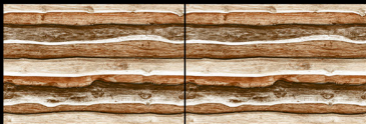

DIGNIFY KERAMOS

300 X 450 MM

300 X 300 MM

GLOSSY ELEVATION

7032

DIGITAL WALL TILES