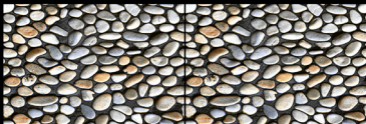

DIGNIFY KERAMOS

300 X 450 MM

300 X 300 MM

GLOSSY ELEVATION

7009

DIGITAL WALL TILES