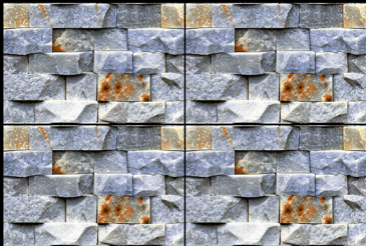

DIGNIFY KERAMOS

300 X 450 MM

300 X 300 MM

GLOSSY ELEVATION

7012

DIGITAL WALL TILES