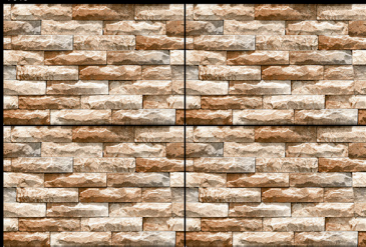

DIGNIFY KERAMOS

300 X 450 MM

300 X 300 MM

GLOSSY ELEVATION

7015

DIGITAL WALL TILES