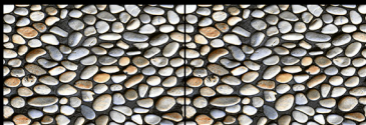

DIGNIFY KERAMOS

300 X 450 MM

300 X 300 MM

GLOSSY ELEVATION