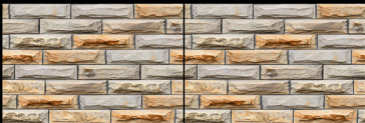

SINCE 9001 :2015

Tiles For Your Heaven

ITALIAN COLLECTION
DIGITAL WALL TILES

250 x 375 mm
300 x 450 mm

DIGNIFY KERAMOS

300 X 450 MM

300 X 300 MM

GLOSSY ELEVATION